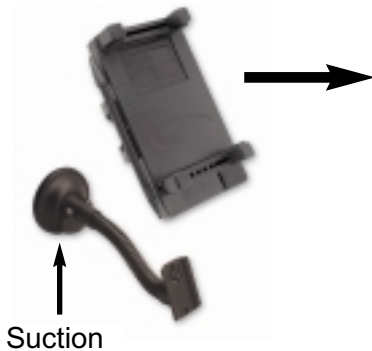

WALK DRIVE ARRIVE

NAVMAN GPS 1000

Satellite Receiver for the Casio, Toshiba, HP and other Handheld Pocket PCs.

NAVMAN GPS 1000 Slot-In Satellite Receiver for, Casio, Toshiba, HP and other Handheld Pocket PCs with SMARTPATH GPS Mapping Software for Western Europe, allows you to plan and track your journey from one city or town to another, or simply guide you from one location in a city to another with street level detail and instructions. In addition to knowing how to get to your destination, you will also know where you are with an accuracy of 5 metres 95% of the time. The powerful combination of NAVMAN's GPS receiver, SMARTPATH GPS software and your Pocket PC Handheld device means you can now navigate whilst in the car or out walking.

Connectivity

Compact Flash Type I interface. Connects with most Pocket PCs from the top.

In-Car Windshield Mount

Unique flexible, easy to install and remove car mount system.

Casio Cassiopeia

Multi-Directional